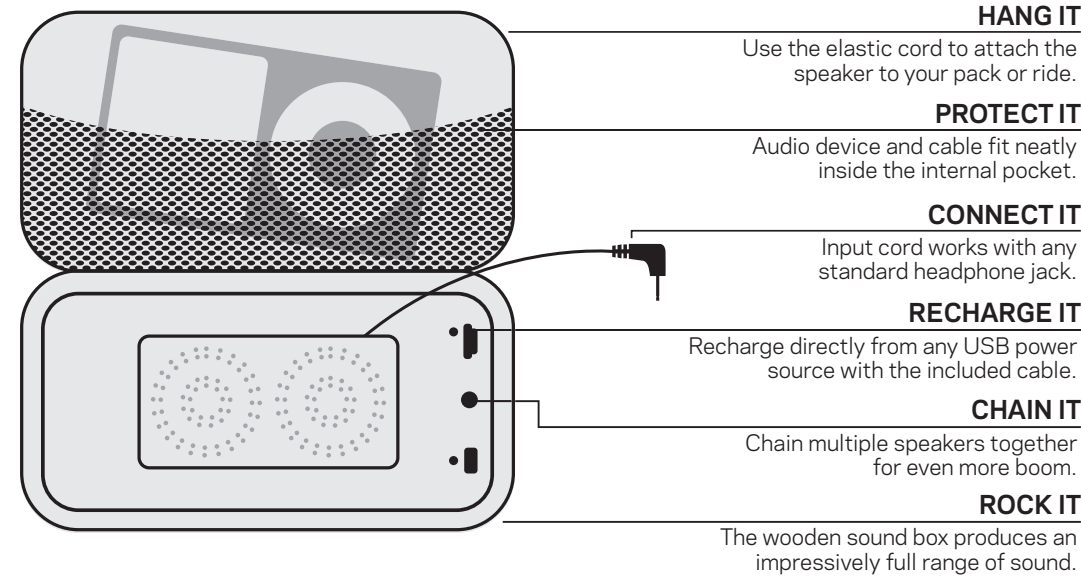

**Get to Know Your Gear**

**Getting Started**

1. Be sure to **ACTIVATE YOUR WARRANTY** at [www.GOALZERO.com/warranty](http://www.GOALZERO.com/warranty)
2. Connect the ROCK OUT to your audio player with the audio input cord.
3. Turn it on to start playing.
4. Recharge through any USB power source, with included USB cable.

**Frequently Asked Questions**

**How durable is it?**

The ROCKOUT is impact and weather resistant. It can handle a hit, but take care to protect your audio equipment if stored inside.

**Does it need to be plugged in for power?**

Nope. The ROCKOUT has a built in battery that will last up to 20 hours depending on how loud you crank the volume. Recharge from any USB power source.

**Can multiple speakers be chained together?**

Yes. Chain any number in close proximity together with the built-in cording, or use a 3.5mm audio extension cable for larger spaces. Each speaker in the chain must be recharged separately.

*GOAL ZERO products:*

- NOMAD solar panels
- GUIDE 10 PLUS
- SHERPA power packs

**How to Use**

- 1 Audio input cord**  
Plug your audio device into the built-in 3.5mm audio input.
- 2 Power switch and Power LED**  
Slide power switch to "ON." Red indicates power is on.
- 3 USB-mini charging port and Charging LED**  
Charge directly from any USB power source, with included USB cable. Red light indicates charging and turns off when full.
- 4 Audio output port**  
Chain an additional ROCK OUT speaker through this port.