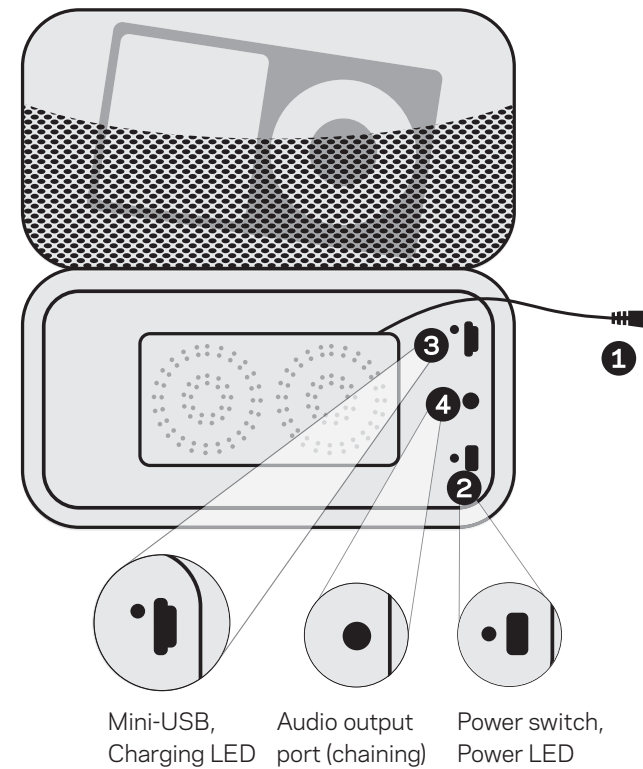

Nope. The ROCKOUT has a built in battery that will last up to 20 hours depending on how loud you crank the volume. Recharge from any USB power source.

**Can multiple speakers be chained together?**

Yes. Chain any number in close proximity together with the built-in cording, or use a 3.5mm audio extension cable for larger spaces. Each speaker in the chain must be recharged separately.

*GOAL ZERO products:*

- NOMAD solar panels
- GUIDE 10 PLUS
- SHERPA power packs

**How to Use**

- 1 Audio input cord**  
Plug your audio device into the built-in 3.5mm audio input.
- 2 Power switch and Power LED**  
Slide power switch to "ON." Red indicates power is on.
- 3 USB-mini charging port and Charging LED**  
Charge directly from any USB power source, with included USB cable. Red light indicates charging and turns off when full.
- 4 Audio output port**  
Chain an additional ROCK OUT speaker through this port.