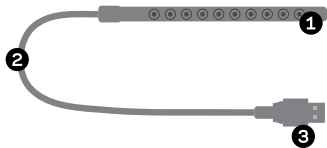

GOALZERO.COM

CA082316

LUNA

LED LIGHT

USER GUIDE

GET TO KNOW YOUR GEAR

- 1 LIGHT IT**
White LEDs deliver big light with little power.
- 2 BEND IT**
Direct light where needed by positioning the 9" bendable neck.
- 3 CONNECT IT**
USB Plug: Built to connect to any USB output port. Turns on automatically when plugged into a USB power source. Recommended for use with Goal Zero power packs or personal laptops.

COMPATIBLE WITH

Any USB power source, like:
Laptops

- Goal Zero products:
- Guide 10 Plus battery pack
 - Sherpa power packs

TECHNICAL SPECIFICATIONS

Luna LED Light

USAGE:

Plugs into any USB port and adjusts for reading light at any angle. Works particularly well with Goal Zero Guide 10 battery pack.